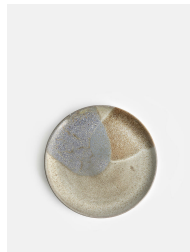

## Lawson Dinner Plate, Set Of Four

£80 Regular

£68 Membership

### Product details

With organic shapes and a distinctive speckled finish, our Lawson collection is crafted from durable stoneware by artisans in Portugal. A reactive glaze creates subtle variations in colour and texture, making each piece a one-off. The 1970s-style interiors at 180 House inspired the range, which is ideal for casual, everyday dining.

- Durable stoneware dinner plates
- Reactive glaze creates subtle variations
- Microwave and dishwasher safe
- Crafted in Portugal
- Inspired by 180 House