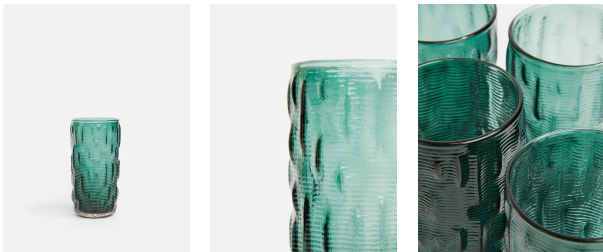

## Mara Highball Dark Green, Set Of Four

\$48 Regular

\$41 Membership

Available in

Amber

Cream

Dark Green

### Product details

Mix and match different coloured highball glasses from our Mara range for an eclectic, relaxed effect. Inspired by the tactile, natural interiors at Soho Roc House, each has subtle variations in tone and finish, making them one of a kind.