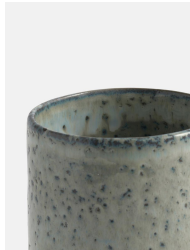

SOHO HOME

Harpia Mug, Set Of Four

£50

Regular

£43

Membership

Product details

Taking its cues from the serveware in Soho Roc House, our Harpia mugs are crafted from durable stoneware and inspired by vintage ceramics. Each one is finished with a glossy, sage reactive glaze inside that creates unique tonal variations and speckles to mimic the shadows of light on water.

Dimensions

Product dimensions: H11 x W13 x D9cm / H4.3 x W5.1 x D3.5"

Product weight: 0.9kg / 2lbs

Number of boxes: 4

Details

Material: Stoneware

Dishwasher Safe? Yes

Microwave Safe? Yes