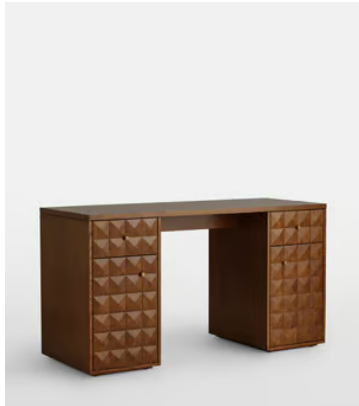

SOHO HOME

Marena Desk

\$2,995 Regular price

\$2,546 Member price

A solid oak silhouette is defined by an eye-catching square stud front that brings textural depth to your home office space.

Echoing similar styles seen in Soho House Barcelona, the Marena desk is characterised by the warm tones of its solid and veneer oak wood silhouette, as well as the geometric patternwork across the front. Two top drawers and two lower cupboards provide storage space.

Dimensions

Dimensions: H76 x W140 x D56cm / H30 x W55 x D22"

Weight: 72kg / 158.7lbs

Number of boxes: 2

- **Box 1:** H30 x W155 x D70cm / H11.6 x W61 x D27.6"
- **Box 2:** H108 x W96 x D70cm / H42.5 x W37.6 x D27.4"

Details

Adjustable shelf?: Yes

Assembly required: Yes

Clearance: 28.7"

Door dimensions: H51 x W35 x D44cm

Drawer dimensions: H10 x W31 x D43cm

Feet: Plastic glide

Frame: Oak Wood