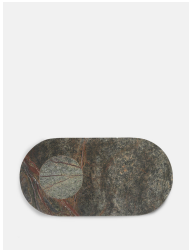

SOHO HOME

Astell Serving Board Large, Forest Green Marble

£90 Regular

£77 SOHO HOME+

Available in

Green

White

Product details

This large serving board has been hand-cut in India from weighty forest-green marble, which has unique variations in texture and colour.

- Solid forest-green marble
- Handmade in India

Dimensions

H2 x W35 x D18.5cm / H0.8 x W13.8 x D7.3"