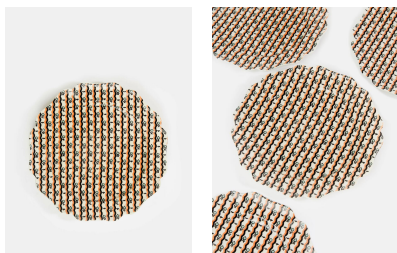

SOHO HOME

Aida Dessert Plate Pink, Set Of Four

£75 Regular

£64 SOHO HOME+

Product details

With a design that is influenced by the vintage ceramics seen throughout Soho House Berlin, this eclectic set includes all the tableware you need for a traditional afternoon tea or breakfast in bed.

- Set of four bone china dessert plates
- Print influenced by a vintage design
- Inspired by Soho House Berlin

Dimensions

Height :21.59 cm

Width :21.59 cm

Depth :1.91 cm

Details

Dimensions: H21.59cm x W21.59cm x D1.91m