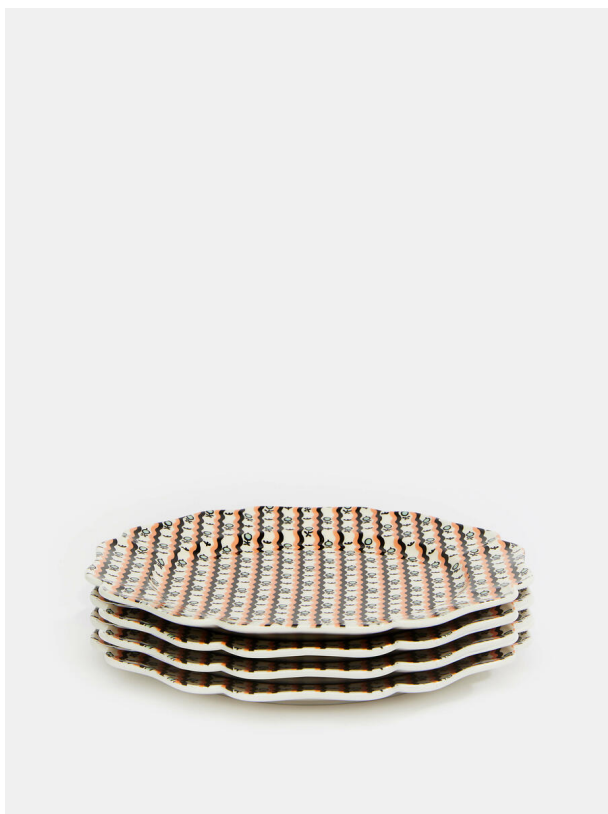

SOHO HOME

Aida Dessert Plate Pink, Set Of Four

£75 Regular

£64 SOHO HOME+

Product details

With a design that is influenced by the vintage ceramics seen throughout Soho House Berlin, this eclectic set includes all the tableware you need for a traditional afternoon tea or breakfast in bed.

- Set of four bone china dessert plates
- Print influenced by a vintage design
- Inspired by Soho House Berlin

Dimensions

Height :21.59 cm

Width :21.59 cm

Depth :1.91 cm

Details

Dimensions: H21.59cm x W21.59cm x D1.91m