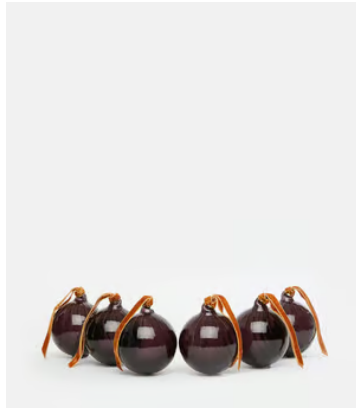

SOHO HOME

Rosendale Baubles, Purple, Set of Six

\$65 Regular price

\$55 Member price

Trim your Christmas tree with our Rosendale baubles, based on the glassware found at DUMBO House in Brooklyn and Soho House Amsterdam. Available in opaque white or purple, they're mouth blown with a distinctive spiral pattern that catches the light beautifully.

Dimensions

Dimensions: H30 x W14 x D14cm / H11.8 x W5.5 x D5.5"

Weight: 2kg / 4.4lbs

Packaged dimensions: H21 x W21 x D30cm / H8.3 x W8.3 x D11.8"

Packaged weight: 2kg / 4.4lbs

Details

Assembly required: No