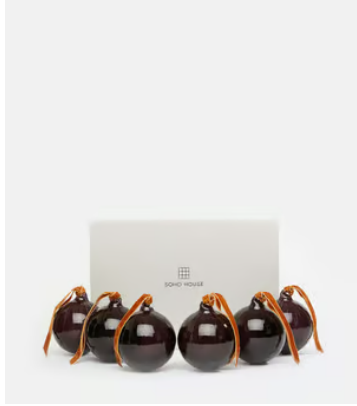

SOHO HOME

Rosendale Baubles, Purple, Set of Six

\$65 Regular price

\$55 Member price

Trim your Christmas tree with our Rosendale baubles, based on the glassware found at DUMBO House in Brooklyn and Soho House Amsterdam. Available in opaque white or purple, they're mouth blown with a distinctive spiral pattern that catches the light beautifully.

Dimensions

Dimensions: H30 x W14 x D14cm / H11.8 x W5.5 x D5.5"

Weight: 2kg / 4.4lbs

Packaged dimensions: H21 x W21 x D30cm / H8.3 x W8.3 x D11.8"

Packaged weight: 2kg / 4.4lbs

Details

Assembly required: No