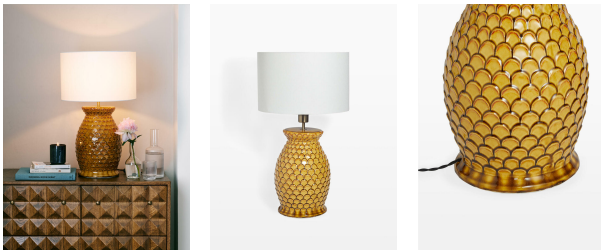

Catalina Table Lamp, Yellow, Us

£125 Regular

£100 Membership

Product details

Inspired by the lamps on the bedside tables at Soho House Barcelona, the Catalina lamp has a distinctive glazed scalloped ceramic base, tonal variations to the glaze give each lamp a unique, hand-finished quality and the off white linen shade casts a softly diffused light.

- Table lamp with glazed scalloped leaf ceramic base
- Tonal variations to glaze
- Off white linen shade
- Pair with Tala E27 bulb
- Inspired by lamps at Soho House Barcelona

Dimensions

Product dimensions: H62 x W38 x D38cm / H24.4 x W15 x D15"

Product weight: 6kg / 13.2lbs

Details

Bulb required: 1 / E26 / 6W Maximum

Bulb style: Tala 6W Globe LED