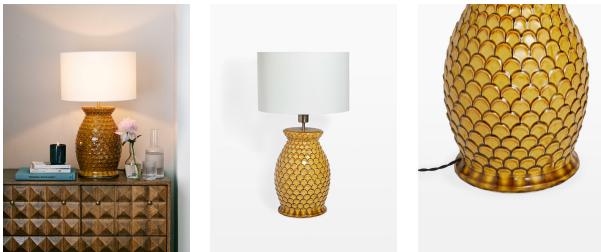

Catalina Table Lamp, Yellow, Us

£125 Regular

£100 Membership

Product details

Inspired by the lamps on the bedside tables at Soho House Barcelona, the Catalina lamp has a distinctive glazed scalloped ceramic base, tonal variations to the glaze give each lamp a unique, hand-finished quality and the off white linen shade casts a softly diffused light.

- Table lamp with glazed scalloped leaf ceramic base
- Tonal variations to glaze
- Off white linen shade
- Pair with Tala E27 bulb
- Inspired by lamps at Soho House Barcelona

Dimensions

Product dimensions: H62 x W38 x D38cm / H24.4 x W15 x D15"

Product weight: 6kg / 13.2lbs

Details

Bulb required: 1 / E26 / 6W Maximum

Bulb style: Tala 6W Globe LED