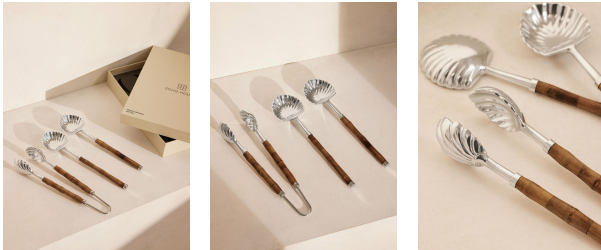

## Masen Serving Giftset

£180

Regular

£153

Membership

### Product details

Host dinner parties the Soho House way with these stainless steel tongs and salad servers, formed with a distinctive scalloped design that's inspired by vintage flatware spotted in an antiques shop in Portobello.

- Set of Stainless Steel tongs and salad servers
- Etched with the Soho House logo
- Carved bamboo handles
- Comes in a Soho Home gift box
- Inspired by vintage flatware

### Dimensions

Product dimensions: H29.3 x W7.5 x D2.1cm / H11.5 x W3 x D0.8"

Product weight: 0.11kg / 0.2lbs