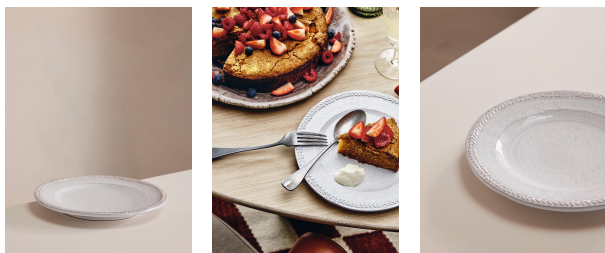

Hillcrest Side Plate, White, Set Of Four

\$124 Regular

\$99 Membership

Available in

Product details

Crafted from robust Tuscan stoneware, our Hillcrest range is handmade in Italy by skilled craftspeople who have been producing ceramics in a village outside Florence for 40 years. Drawing on the rustic interiors at Soho Farmhouse, each piece is glazed and embellished by hand, with the individual marks of the maker adding charm and character.

Dimensions

Product dimensions: H2 x W21 x D21cm / H0.8 x W8.3 x D8.3"

Product weight: 1.6kg / 3.5lbs

Packaged or boxed dimensions: H39 x W25 x D25cm / H15.4 x W9.8 x D9.8"

Packaged or boxed weight: 1.6kg / 3.5lbs