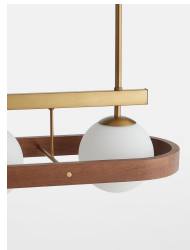

### Product details

Our Aubrey chandelier is designed to hang in the centre of a rectangular dining table. Descending into three glass orbs with a solid oak frame, the hanging light casts a soft, diffuse light overhead and references the vintage-inspired lighting seen throughout 180 House on London's Strand.

- Chandelier with three glass orbs
- Wrap around solid oak frame
- Antique brass finish
- Adjustable pole kit included
- 3 / E12 / CANDLE / LED / 6W MAXIMUM
- Inspired by 180 House

### Dimensions

H78 x W24 x D70cm / H30.7 x W9.5 x D27.6"

## Details

Materials: Wood, Glass and Brass

Cable & Ceiling Rose

Height Adjustable: No

Chandelier Height: 33.4"

Ceiling Rose Diameter: 5"

Bulb Specification

Bulb(s) Included: No