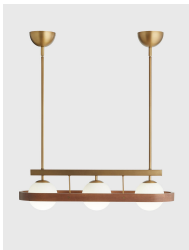

### Product details

Our Aubrey chandelier is designed to hang in the centre of a rectangular dining table. Descending into three glass orbs with a solid oak frame, the hanging light casts a soft, diffuse light overhead and references the vintage-inspired lighting seen throughout 180 House on London's Strand.

- Chandelier with three glass orbs
- Wrap around solid oak frame
- Antique brass finish
- Adjustable pole kit included
- 3 / E12 / CANDLE / LED / 6W MAXIMUM
- Inspired by 180 House

### Dimensions

H78 x W24 x D70cm / H30.7 x W9.5 x D27.6"

## Details

Materials: Wood, Glass and Brass

Cable & Ceiling Rose

Height Adjustable: No

Chandelier Height: 33.4"

Ceiling Rose Diameter: 5"

Bulb Specification

Bulb(s) Included: No