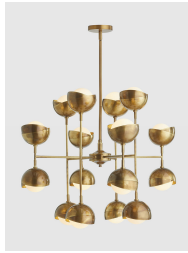

SOHO HOME

Seed Chandelier

£1,295 Regular

£1,101 SOHO HOME+

Product details

The lighting schemes in White City House and 180 House formed the inspiration for the Seed chandelier. Comprising a cluster of bisected orbs in hand-applied patinated brass, the chandelier serves as a versatile lighting option that is suited to both narrow hallways and expansive living areas.

- Chandelier with multiple bulbs
- Hand-applied patinated brass orbs
- Antique iron-finished frame
- Adjustable pole kit included
- 16 / G9 / 25W MAXIMUM
- Inspired by White City House and 180 House

Dimensions

H170 x W73.5 x D73.5cm / H66.9 x W28.9 x D28.9"

Weight

10kg / 22lbs

Details

Materials: Iron and Glass

Type of Lightbulb: 16 / G9 / 25W MAXIMUM

Number of Lightbulbs Required: 16

Self-assembly Required: Yes