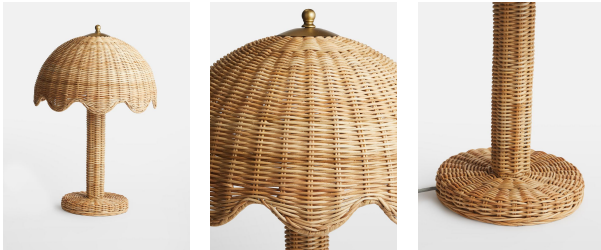

SOHO HOME

Lila Table Lamp Us

$295 Regular

$236 Membership

Product details

As seen in Little Beach House Malibu, the Lila table lamp features a scalloped silhouette and domed shade. It is entirely wrapped in natural rattan, and softened with a scalloped rim that mimics the motion of the Californian coastline.

Dimensions

Product dimensions: H61.5 x W41 x D41cm / H24.2 x W16.1 x D16.1"

Product weight: 2.4kg / 5.3lbs

Packaged or boxed dimensions: H65 x W43 x D43cm / H25.6 x W16.9 x D16.9"

Packaged or boxed weight: 2.4kg / 5.3lbs

Details

Assembly required: Yes

Base dimensions: H13.4 x W8.3 x D8.3"

Bulb required: 1 / E26 / 6W Maximum

Bulb style: Tala 6W Globe LED

Bulb(s) included: No

Cable length: 70.9"

Care instructions: Clean with a soft dry cloth only. Do not use polishing agents, harsh chemicals or abrasive cleaners as they may damage the finish.

Always switch off the electricity supply before cleaning.

Dimmable: Yes, all portable lighting comes

Electrician required: No

Shade dimensions: H11.8 x W16 x D16"

Voltage: 110-120V