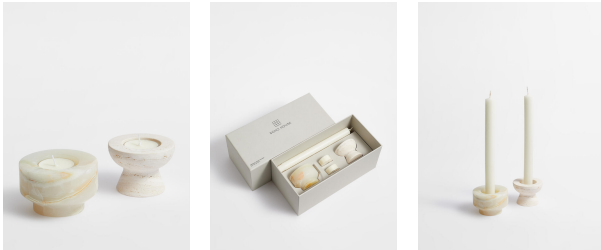

SOHO HOME

Oresund Candle Holder Set

£110 Regular

£94 SOHO HOME+

Product details

The Oresund candleholder gift set is inspired by the natural surroundings of Soho Roc House in Mykonos. It includes two tealights and two ivory dinner candles, which slot into the travertine and jade marble candleholders. They're great for creating a decorative table display.

- Set of two candleholders
- Includes two ivory dinner candles and two tealights
- Crafted from travertine and jade marble
- Each piece may vary due to the natural variations in the stones
- Inspired by 180 House

Dimensions

Height :13 cm

Width :28 cm

Depth :8 cm

Weight :1.05 kg

Details

Packed Dimensions: 28 x 13 x 8cm

Material: Travertine / Jade Marble