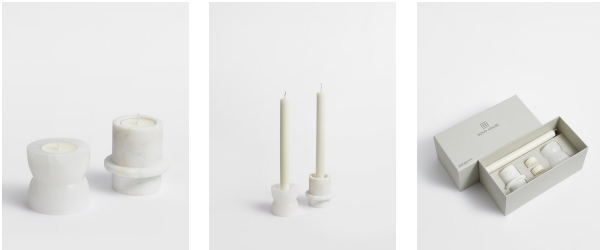

Hillerod Candle Holder Set

£110 Regular

£94 SOHO HOME+

Product details

The Hillerod candleholder gift set is inspired by the natural surroundings of Soho Roc House in Mykonos. It includes two tealights and two ivory dinner candles, which slot into the alabaster and onyx marble candleholders. They're great for creating a decorative table display.

- Set of two candleholders
- Includes two ivory dinner candles and two tealights
- Crafted from alabaster and onyx marble
- Each piece may vary due to the natural variations in the stones
- Inspired by 180 House

Dimensions

Height :13 cm

Width :28 cm

Depth :8 cm

Weight :1.05 kg

Details

Size:

Alabaster Candle Holder: H4cm

Onyx Marble Candle Holder: H8cm

Packed Dimensions: 28 x 13 x 8cm

Material: Alabaster / Jade Onyx Marble

Care Instructions: Place the candle holder on a firm flat heat resistant surface ensuring it stands steady. Ensure a secure fit within the holder in an upright position before lighting. Snuff out the flame at least 2 cm from the base before it reaches the holder. Clean with a dry cloth.