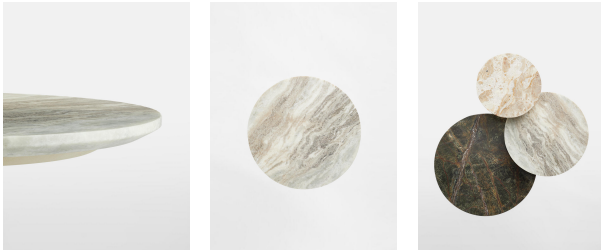

Fleet Side Table, Medium/mid Height, Fantasy Brown Marble

£295 Regular

£251 Membership

Available in

Kapri

Jurassic Green

Fantasy Brown

Product details

This Fleet side table has a brown top and single brass leg for a sculptural feel, and its heavy base secures it firmly in place. We love it grouped together with its versions in Kapri stone and green marble to create an interesting contrast of heights and textures. It's inspired by the tables found at 180 House.

Brown marble top Variations in the marble make each piece unique Brass leg Marble sourced from India Inspired by 180 House

Dimensions

H53 x W40 x D40cm / H20.9 x W15.7 x D15.7"

Weight

12.4kg / 27.3lbs

Details

detergents, bleach,

abrasive paper or steel wool.

Clearance: 47

Feet: Felt

Finish: Antique Brass, Polished Marble top and honed Marble base

Frame: MDF and Iron

Hardware: Stainless steel upright

Material: Fantasy Brown Marble, Banswara White Marble, MDF, Stainless Steel and Iron