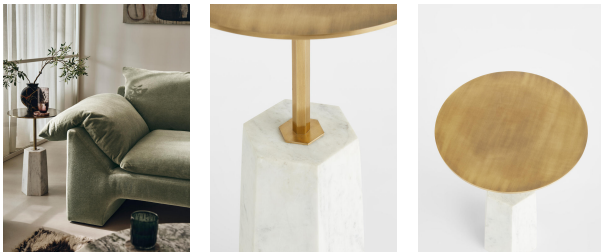

SOHO HOME

Lytton Side Table

£495 Regular

£421 SOHO HOME+

Product details

The Lytton side table mirrors the textures seen at DUMBO House in Brooklyn. It's anchored by a white hexagon-shaped marble base and topped with a thick-cut, rounded surface made from brushed brass. Tuck it in next to a sofa and use it to display candles, coasters or vases.

- Brass-plated side table
- Hexagon-shaped white marble base
- Round, brushed brass-finish top
- Thick plate
- Inspired by DUMBO House

Dimensions

Height :53 cm
Width :35 cm
Depth :35 cm
Weight :19.5 kg

Details

Dimensions: H53 x W35 x D35 cm / H21 x W14 x D14 in

Frame: Stainless Steel & Marble

Assembly Required: No

Care Instructions: Dust often using a clean, soft, dry and lint-free cloth. Blot spills immediately and wipe with a clean, damp, cloth.