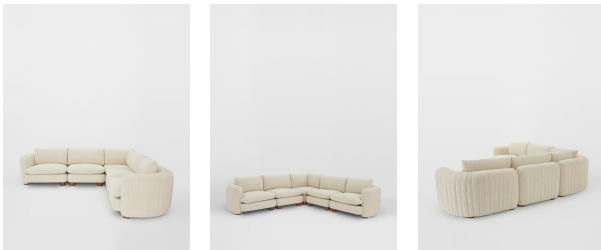

## Vivienne Sectional Corner Sofa, Boucle Natural, Us

\$9,575 Regular

\$8,139 Membership

### Product details

The eighth floor at White City House forms the inspiration for the Vivienne modular sofa, cut from textured boucle fabric and constructed into a corner sofa with pleated stitch detailing, cylindrical legs, and a wrap-around back. It offers low lounge sitting which is ideal for cosy evenings in; coordinate and configure with other pieces in the Vivienne collection for the full effect.

### Dimensions

Product dimensions: H83 x W319 x D105cm / H32.7 x W125.6 x D41.3"

Product weight: 52kg / 114.6lbs

Number of boxes: 5

\* Box 1 & 2 : H74 x W124 x D110cm / H29.3 x W48.8 x D43.3"

\* Box 3 & 4 : H74 x W102 x D110cm / H29.3 x W40.3 x D43.3"

Legs: Birch

Material: Boucle, Wood

Removable cushions: Yes

Removable legs: No

Seat depth: 22.4"

Seat height: 18.5"

Seat width: 36.6"

Spring count: 15