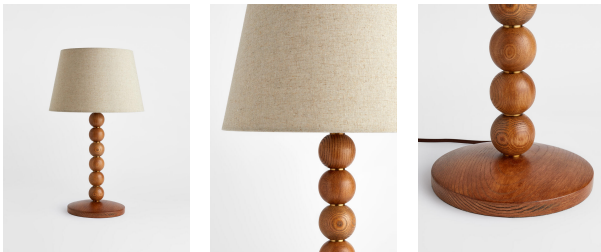

Weight

2.2kg / 4.9lbs