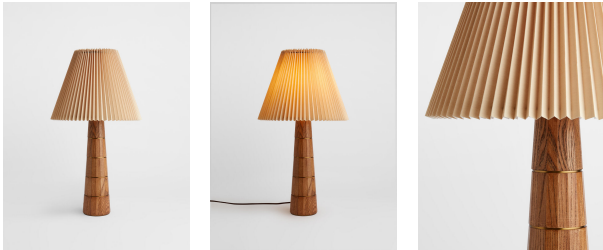

## Facet Table Lamp Uk

£295 Regular

£251 SOHO HOME+

### Product details

Taking its cues from Soho Roc House, the Facet table lamp features a mid-tone solid oak column with brass discs slotted between the fluted frame. A 1970s-inspired, pleated parchment shade rests on top, which softly disperses ambient light.

- Mid-tone solid oak column
- Brass finish discs
- Fluted body
- Pleated parchment shade
- Requires 1 x Standard E27 Globe 410 bulb/ max 40W
- Inspired by Soho Roc House

### Dimensions

Height :70 cm  
Width :37 cm  
Depth :37 cm  
Weight :3.5 kg