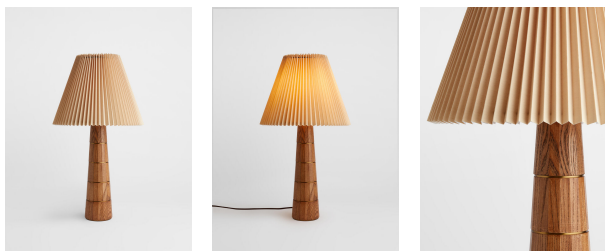

## Facet Table Lamp Us

£295 Regular

£251 SOHO HOME+

### Product details

Taking its cues from Soho Roc House, the Facet table lamp features a mid-tone solid oak column with brass discs slotted between the fluted frame. A 1970s-inspired, pleated parchment shade rests on top, which softly disperses ambient light.

- Mid-tone solid oak column
- Brass finish discs
- Fluted body
- Pleated parchment shade
- Requires 1 x Standard E26 Globe 410 bulb/ max 40W
- Inspired by Soho Roc House

### Dimensions

Height :70 cm  
Width :37 cm  
Depth :37 cm  
Weight :3.5 kg