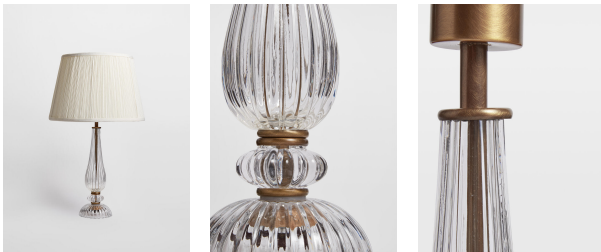

SOHO HOME

Jelly Table Lamp Us

£195 Regular

£166 SOHO HOME+

Product details

The vintage pieces at 76 Dean Street serve as inspiration for the Jelly table lamp - a classic lighting option with brown tinted glass components and antique brass finish detailing. It has an ivory mushroom-pleated shade that complements the fluted stem.

- Brown glass components
- Antique brass finish detail
- Ivory mushroom-pleated shade
- Self-lined
- Requires 1 x Standard E26 Globe 410 bulb/ max 60W
- Inspired by 76 Dean Street

Dimensions

H55 x W34 x D34cm / H22 x W13 x D13"

Weight

1.5kg / 3.3lbs

Details

Product Details

Product Materials: Glass

Bulb Specification

Bulb(s) Included: No

Bulb required: