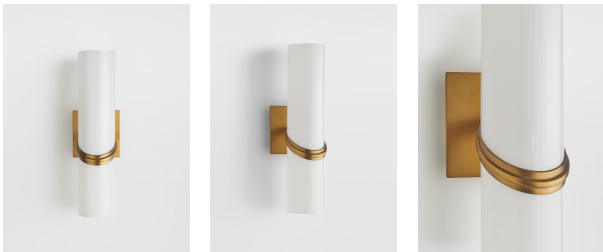

SOHO HOME

Lucia Wall Light Us

£175 Regular

£149 SOHO HOME+

Product details

Inspired by 180 House, the Lucia wall light is constructed from white glass and formed into a cylinder shape with antique brass banding to allow the light to shine upwards and downwards. It's great for creating ambience in narrow spaces, such as hallways and landings.

- White glass cylinder
- Antique brass finish
- Shines upwards and downwards
- Requires 2 / E12 / 40W Maximum
- Inspired by 180 House

Dimensions

H40 x W12 x D13.3cm / H16 x W5 x D5"

Weight

2.13kg / 4.7lbs

Details

Material: Iron and Glass
Wall Bracket Diameter: 3.0"
Bulb Specification
Bulb(s) Included: No
Bulb Specification: 2 / E12 / 40W Maximum
Assembly & Technical
Assembly Required: Yes
Electrician Required: Yes
Voltage: 110-120V
Compliance: CE
IP Rating: N/A
Environment: Dry
Electrical Class: class 11