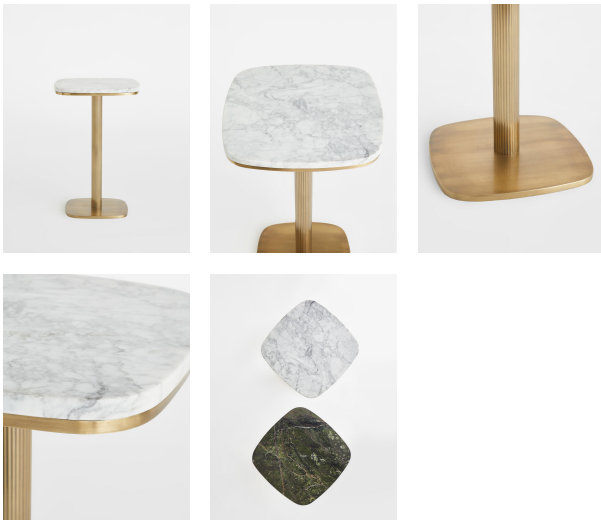

Weight

20.1kg / 44.3lbs