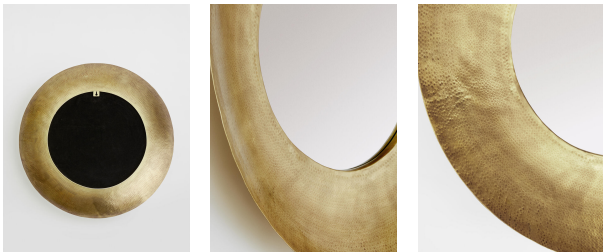

SOHO HOME

Elbert Mirror, 86cm Round

£290 Regular

£232 SOHO HOME+

Sizes

Large, Small

Product details

The round Elbert mirror is hammered by hand from antique brass and is inspired by the decor found in our upcoming House opening in Tel Aviv. Hang it in a hallway to bring a warming and welcoming touch to your home.

- Round frame
- Crafted in India
- Hammered brass
- Inspired by Soho House Tel Aviv

Dimensions

Height :85 cm
Width :85 cm
Depth :12 cm
Weight :6.1 kg

Details

Dimensions: H85 x W85 x D12cm / H33" x W33" x D5"
Weight: 6.1kgs
Materials: Brass