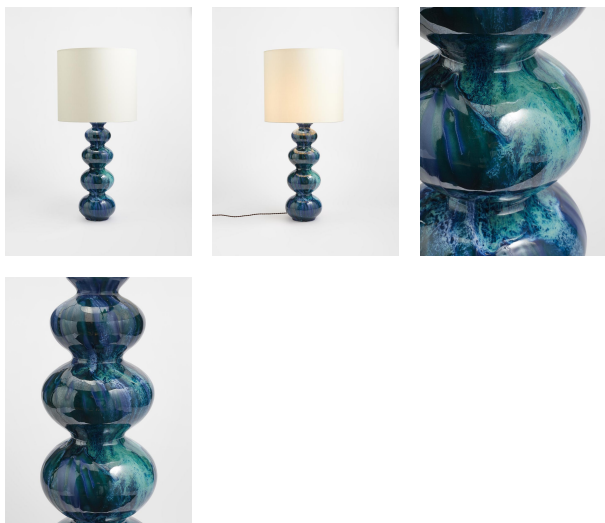

Frome Table Lamp, Azure, Us

\$405 Regular

\$324 Membership

Available in

White

Blue

Product details

Enhance your space with the impressive Frome table lamp, moulded in Portugal from durable ceramic, each piece is hand decorated and finished by Portuguese artisans in a unique process to create a beautiful one of a kind reactive glaze. Characterised by a glossy, undulating base, use the lamp to recreate the lighting schemes at Babington House.