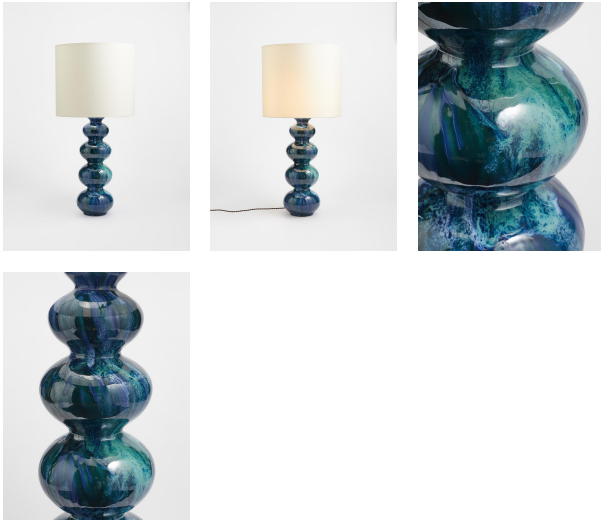

## Frome Table Lamp, Azure, Us

\$405 Regular

\$324 Membership

Available in

White

Blue

### Product details

Enhance your space with the impressive Frome table lamp, moulded in Portugal from durable ceramic, each piece is hand decorated and finished by Portuguese artisans in a unique process to create a beautiful one of a kind reactive glaze. Characterised by a glossy, undulating base, use the lamp to recreate the lighting schemes at Babington House.