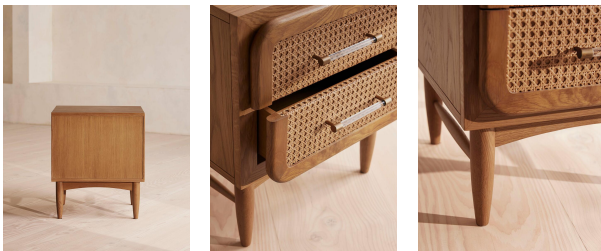

Oscar Cane & Oak Bedside Table

£995 Regular

£846 Membership

Product details

Part of our Oscar range, this bedside table takes inspiration from Soho House Berlin and complements solid oak with natural cane accents for warm tones in the bedroom. Built with two spacious drawers, clear resin handles with brass caps add a contemporary twist to this otherwise vintage-inspired piece which works well in any interior scheme.

- Solid oak and cane bedside table
- Two drawers
- Slim clear resin handles with brass caps
- Part of our Oscar furniture range
- Inspired by Soho House Berlin

Dimensions

Product dimensions: H59 x W51 x D47cm / H23.2 x W20.1 x D18.5"

Product weight: 25kg / 55.1lbs

Packaged or boxed dimensions: H75 x W60 x D60cm / H29.5 x W23.6 x D23.6"

Packaged or boxed weight: 37kg / 81.6lbs