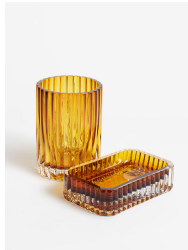

SOHO HOME

Barlow Glass Soap Dish

£30 Regular

£26 SOHO HOME+

Product details

The Barlow soap dish is crafted from a ribbed coloured glass to reference the interiors of our 180 House, based on London's Strand. Keep it sinkside to display bar soap, and pair with the Barlow toothbrush holder for a coordinated bathroom scheme.

- Glass soap dish
- Ribbed glass vessel
- Pair with the Barlow toothbrush holder
- Inspired by 180 House

Dimensions

H7 x W11 x D15cm / H2.8 x W4.3 x D5.9"

Weight

1kg / 2.2lbs

Details

Material: Ribbed Glass

Care Instructions: Wipe clean with a soft cloth