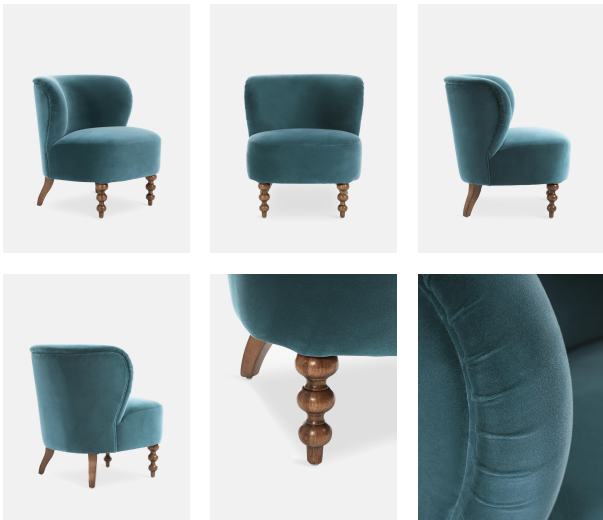

Dimensions

Height :75.6 cm

Width :67.3 cm

Depth :72.4 cm

Weight :17.7 kg