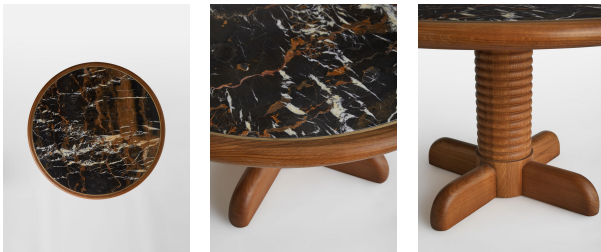

Portar Coffee Table

£1,269 Regular

£1,079 SOHO HOME+

Product details

The sleek surface of the Portar coffee table allows the brown marble veining to shine when it catches the light. Characterised by a screw-like base, the coffee table mirrors styles found at 76 Dean Street. Display coffee books and coasters for a homely finish.

- Round marble top
- Screw-style base
- Intricate veining of the marble makes each piece entirely unique
- Inspired by 76 Dean Street

Dimensions

Height :42 cm
Width :85 cm
Depth :85 cm
Weight :37 kg

Details

Dimensions: H45 x W85 x D85cm / H17.7 x W33.5 x D33.5"

Frame: Marble, Oak Wood, Brass inlay, Steel support

Assembly Required: Yes

Care Instructions: Dust often using a clean, soft, dry and lint-free cloth. Blot spills immediately and wipe with a clean, damp, cloth.