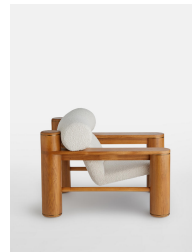

### Product details

Inspired by the rich depth of material finishes seen throughout 180 House, our Olsen sideboard combines mappa burl, oak, smoked glass and steel for a highly textured piece. Mappa burl is characterised by a light brown heartwood with a darker bark pattern in tighter clusters, displaying a rich and decorative surface. Fitted with three doors and generous room inside for storage, this sideboard is ideal for elevating a living room or dining space.

- Mappa burl and oak sideboard
- Smoke-glass top
- Steel frame
- Fitted with 3 doors
- Generous interior
- Inspired by 180 House

### Dimensions

Product dimensions: H78.7 x W92.7 x D102.2cm / H31 x W36.5 x D40.2"

Product weight: 50kg / 110.2lbs

Packaged or boxed dimensions: H84 x W103 x D112cm / H33 x W40.5 x D44"

Packaged or boxed weight: 62kg / 136.7lbs