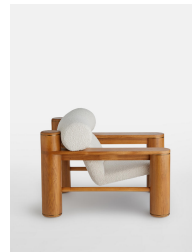

### Product details

Inspired by the rich depth of material finishes seen throughout 180 House, our Olsen sideboard combines mappa burl, oak, smoked glass and steel for a highly textured piece. Mappa burl is characterised by a light brown heartwood with a darker bark pattern in tighter clusters, displaying a rich and decorative surface. Fitted with three doors and generous room inside for storage, this sideboard is ideal for elevating a living room or dining space.

- Mappa burl and oak sideboard
- Smoke-glass top
- Steel frame
- Fitted with 3 doors
- Generous interior
- Inspired by 180 House

### Dimensions

Product dimensions: H78.7 x W92.7 x D102.2cm / H31 x W36.5 x D40.2"

Product weight: 50kg / 110.2lbs

Packaged or boxed dimensions: H83.8 x W102.9 x D111.8cm / H33 x W40.5 x D44"

Packaged or boxed weight: 62kg / 136.7lbs