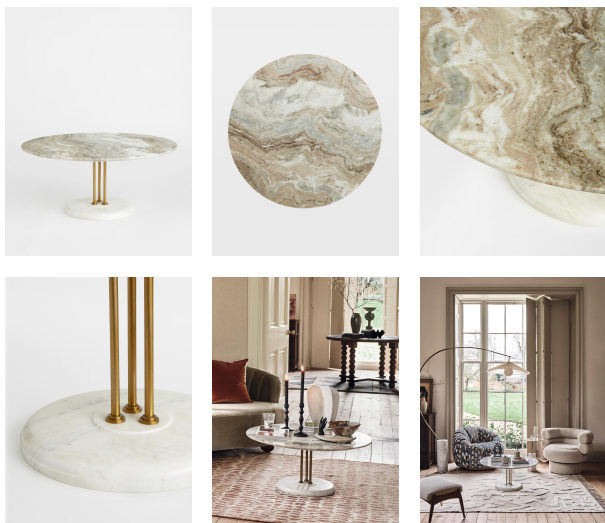

## Fleet Coffee Table, Brown Marble

£595 Regular

£476 Membership

### Product details

This Fleet coffee table has a solid Fantasy Brown marble top and brass legs for a sculptural feel. The weighty marble base secures it firmly in place. It's inspired by the tables found at 180 House on London's Strand.

- Fleet coffee table
- Fantasy Brown marble top
- White marble base
- Brass legs
- Marble sourced from India
- Inspired by 180 House