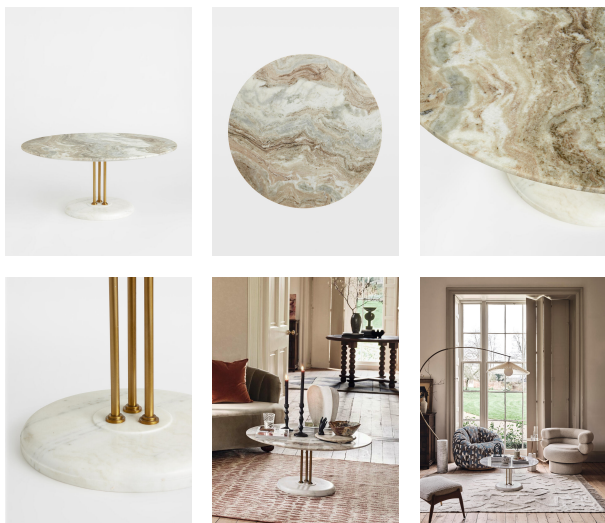

Fleet Coffee Table, Brown Marble

£595 Regular

£476 Membership

Product details

This Fleet coffee table has a solid Fantasy Brown marble top and brass legs for a sculptural feel. The weighty marble base secures it firmly in place. It's inspired by the tables found at 180 House on London's Strand.

- Fleet coffee table
- Fantasy Brown marble top
- White marble base
- Brass legs
- Marble sourced from India
- Inspired by 180 House

Dimensions

Product dimensions: H40 x W85 x D85cm / H15.7 x W33.5 x D33.5"