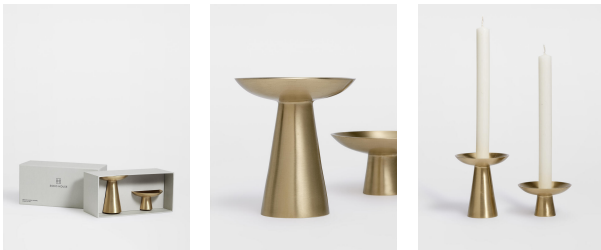

SOHO HOME

Set Of 2 Marlton Brass Candle Holders Gift Set

£105 Regular

£89 SOHO HOME+

Product details

The Marlton brass candleholders take their inspiration from 180 House. Each one is made in India and crafted from brushed brass with a dome-shaped base to display dinner candles.

- Brass candleholders
- Set of two
- Small and large size
- Brushed brass
- Made in India
- Inspired by 180 House

Dimensions

Height :10 cm
Width :23 cm
Depth :11 cm
Weight :1 kg

Details

Size:

Small: L9cm x W9cm x H4.9cm

Large: L9cm x W9cm x H10cm

Packed Dimensions: L23 x W11x H9cm

Material: Brass

Care Instructions: Care instructions: Place the candle holder on a firm flat heat resistant surface ensuring it stands steady. Ensure a secure fit within the holder in an upright position before lighting. Snuff out the flame at least 2 cm from the base before it reaches the holder. Clean with a dry cloth.