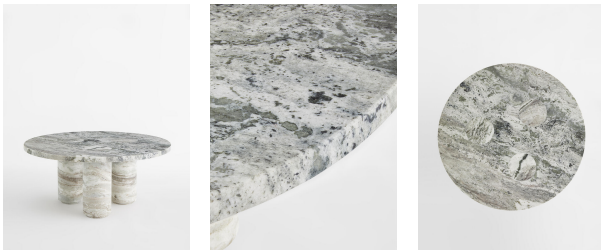

Tisbury Coffee Table, Fantasy Black Marble

£1,495 Regular

£1,271 Membership

Available in

Fantasy Brown

Fantasy Black

Jurassic Green

Product details

Taking inspiration from the marble textures seen at 180 House in London, our Tisbury coffee table is crafted from black marble - an Indian stone that's harder than typical white marbles and less likely to scratch or mark. The table has three sturdy legs set into the rounded table top which adds to the sculptural quality of the piece. It is available in two colour variations, which both represent the beauty of the stone.

Marble coffee table Round top Three legs Black marble Available in brown and black variations Variations in the marble make each piece unique Marble sourced from India Inspired by 180 House

Dimensions

H40 x W90 x D90cm / H16 x W35 x D35"