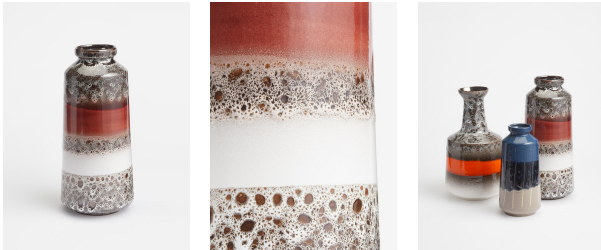

Luzia Vase

£20 Regular

£16 Membership

Product details

Made in Portugal, the Luzia vase references the retro colours and interiors at White City House. The decorative vase has a unique sculptural form with a speckled body and raised lip. Use it to bring colour to a neutral living area or spare shelf.

- Earthenware vase
- Decorative purposes only
- Hand finished in Portugal
- Retro-inspired glazes and colours
- Inspired by White City House

Dimensions

Product dimensions: H36 x W16 x D16cm / H14.2 x W6.3 x D6.3"

Product weight: 1.6kg / 3.5lbs

Details

Materials: Earthenware

Watertight: No