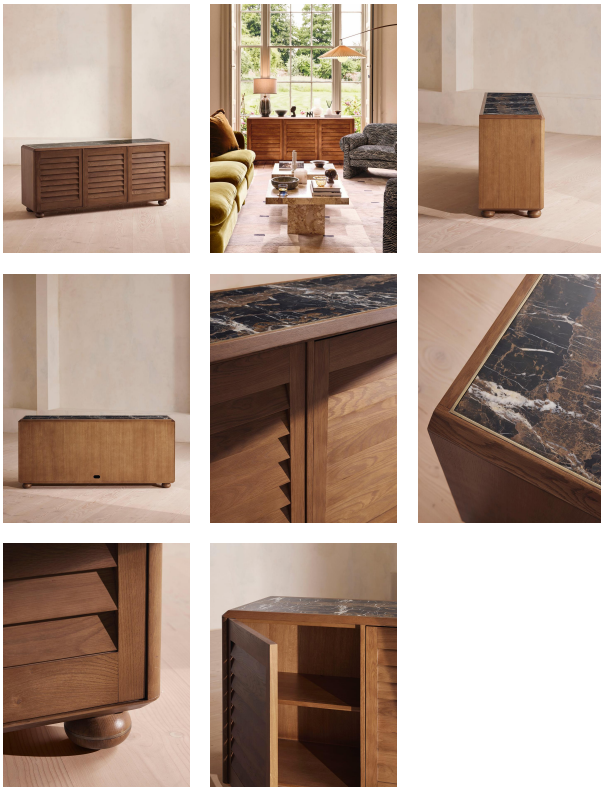

SOHO HOME

Lucia Sideboard, Michelangelo Marble

\$3,795 Regular

\$3,226 Membership

Product details

Characterised by a louvre slatted front and an intense black Michaelangelo marble top, our Lucia sideboard takes design cues from Soho House Rome. Crafted from solid oak and oak veneer, this interior is suitable for large living spaces or offices, and features hidden recessed handles for a streamlined finish with three doors. Resting on wooden bun feet, brass ring detail around each subtly showcases our love of mixing materials when it comes to furniture design.

Dimensions

Product dimensions: H80 x W180 x D50cm / H31.5 x W70.9 x D19.7"

Product weight: 109kg / 240.3lbs

Packaged or boxed dimensions: H106 x W189 x D59cm / H41.7 x W74.4 x D23.2"

Packaged or boxed weight: 143kg / 315.3lbs

polish. Avoid contact with water and other liquids.

Clearance: 2.6"

Door dimensions: H80 x W56 x D43cm

Feet: Plastic glide

Finish: Mid-tone Oak, Antique Brass and honed Marble

Frame: Oak Wood

Handles: Hidden recessed handles

Hardware: Brass inlay on top and around bun feet

Material: Oak wood, Plywood, MDF, Oak veneer, Michelangelo marble and Brass

Removable legs: No