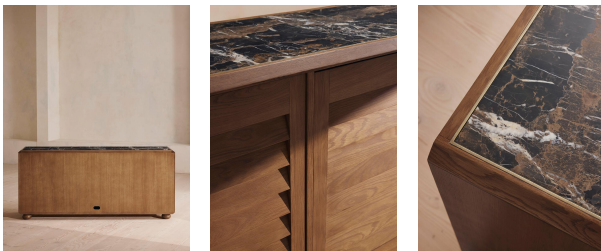

Lucia Sideboard, Michelangelo Marble

£2,795

Regular

£2,376

Membership

Product details

Characterised by a louvre slatted front and an intense black Michelangelo marble top, our Lucia sideboard takes design cues from Soho House Rome. Crafted from solid oak and oak veneer, this interior is suitable for large living spaces or offices, and features hidden recessed handles for a streamlined finish with three doors. Resting on wooden bun feet, brass ring detail around each subtly showcases our love of mixing materials when it comes to furniture design.

- Oak and oak veneer sideboard
- Louvre slatted front
- Michelangelo marble inset top
- Marble sourced from south-west Pakistan
- Hidden recessed handles
- Three doors
- Wooden bun legs with brass ring in the centre
- Inspired by Soho House Rome

Dimensions

Product dimensions: H80 x W180 x D50cm / H31.5 x W70.9 x D19.7"

Product weight: 109kg / 240.3lbs

Packaged or boxed dimensions: H106 x W189 x D59cm / H41.7 x W74.4 x D23.2"

Packaged or boxed weight: 143kg / 315.3lbs