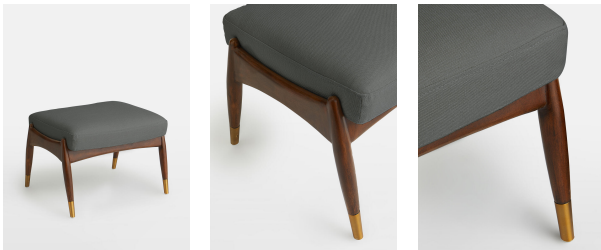

SOHO HOME

Theodore Footstool Kahki Washed Linen Us

£419 Regular

£356 SOHO HOME+

Product details

Taking cues from vintage-inspired designs at 40 Greek Street, our Theodore footstool will add a fresh focal point to your living space. It has a comfortable, deep-sit shape with a down and feather-wrapped foam cushion upholstered in khaki linen. The tapered birch-wood frame and brass detailing on the legs complement the clean lines.

- Tapered birch-wood frame
- Brass-detailed legs
- Upholstered in khaki linen
- Feather and down-wrapped foam cushion
- Inspired by 40 Greek Street

Dimensions

Height :45 cm
Width :55 cm
Depth :44 cm
Weight :5.2 kg

Details

Product dimensions: H16" x W22" x D17"
Seat depth: 16"
Seat width: 20"
Seat height: 16"
Assembly required: No
Removable legs: No
Removable cushions: No
Frame: Birch
Legs: Birch
Fabric: 100% Linen
Filling: Foam with fibre
Care instructions: Professional upholstery cleaning