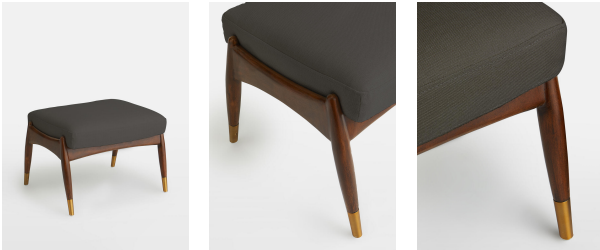

SOHO HOME

Theodore Footstool Charcoal Washed Linen Us

£419 Regular

£356 SOHO HOME+

Product details

Taking cues from vintage-inspired designs at 40 Greek Street, our Theodore footstool will add a fresh focal point to your living space. It has a comfortable, deep-sit shape with a down and feather-wrapped foam cushion upholstered in charcoal linen. The tapered birch-wood frame and brass detailing on the legs complement the clean lines.

- Tapered birch-wood frame
- Brass-detailed legs
- Upholstered in charcoal linen
- Feather and down-wrapped foam cushion
- Inspired by 40 Greek Street

Dimensions

Height :45 cm

Width :55 cm

Depth :44 cm

Details

Product dimensions: H16" x W22" x D17"

Seat depth: 16"

Seat width: 20"

Seat height: 16"

Assembly required: No

Removable legs: No

Removable cushions: No

Frame: Birch

Legs: Birch

Fabric: 100% Linen

Filling: Foam with fibre

Care instructions: Professional upholstery cleaning