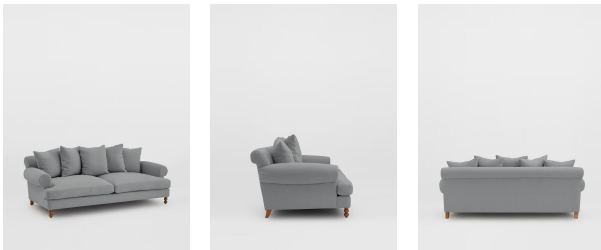

Ola Sofa Linen, Light Grey

£2,995 Regular

£2,546 SOHO HOME+

Available in

- | | |
|--|---|
|  Linen Natural |  Linen Antelope |
|  Linen Loden |  Linen Dahlia |
|  Linen Light Grey |  Linen Dark Navy |
|  Velvet Smoke |  Velvet Indigo |
|  Velvet Ocean |  Velvet Deep Green |
|  Velvet Fern |  Velvet Currant |
|  Velvet Rose |  Velvet Ivory |
|  Velvet Honey |  Velvet Cinnamon |

Product details

Inspired by the classic interiors of Babington House, our Ola sofa is cut from 100% linen and shows our take on a traditional cigar roll arm. The feather-wrapped foam seat cushions enhance the deep-sit lounge shape, while oversized scatter cushions give a homely feel.

- Soho House take on a traditional cigar roll arm
- 100% linen
- Deep-sit lounge style
- Oversized scatter cushions
- Feather-wrapped foam cushions
- Solid wood bobbin legs
- Inspired by Babington House

Dimensions

Height :74 cm
Width :211 cm
Depth :109 cm
Weight :60 kg

Details

Product dimensions: H29 x W83 x D43"

Arm height: 24"

Seat depth: 26"

Seat Width: 69"

Seat height: 42"