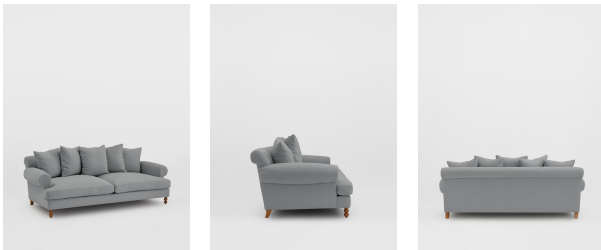

Ola Three Seater Sofa, Linen, Light Grey

£2,995 Regular

£2,546 Membership

Available in

- | | |
|--|---|
|  Linen Natural |  Linen Antelope |
|  Linen Loden |  Linen Dahlia |
|  Linen Light Grey |  Linen Dark Navy |
|  Velvet Smoke |  Velvet Indigo |
|  Velvet Ocean |  Velvet Deep Green |
|  Velvet Fern |  Velvet Currant |
|  Velvet Rose |  Velvet Ivory |
|  Velvet Honey |  Velvet Cinnamon |

Product details

Inspired by the classic interiors of Babington House, our Ola sofa is cut from 100% linen and shows our take on a traditional cigar roll arm. The feather-wrapped foam seat cushions enhance the deep-sit lounge shape, while oversized scatter cushions give a homely feel.

- Soho House take on a traditional cigar roll arm
- 100% linen
- Deep-sit lounge style
- Oversized scatter cushions
- Feather-wrapped foam cushions
- Solid wood bobbin legs
- Inspired by Babington House

Dimensions

H74 x W211 x D109cm / H29 x W83 x D43"

Weight

60kg / 132.3lbs

Details

Arm height: 24"

Seat depth: 26"

Seat Width: 69"