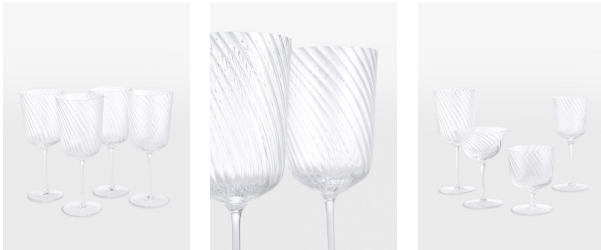

Brimscombe Optic Red Wine Glass, Set Of Four

£45

Regular

£36

Membership

Product details

Our Brimscombe optic red wine glass is crafted in Poland, with an optic decoration that creates a soft scalloped effect. The red wine glass resembles the glassware in our newly opened 180 House. Pair with our Pembroke glassware to highlight the contrast between the swirl and scalloped detail.

- Set of four optic red wine glass
- Swirl effect
- Crafted by a qualified glassblower
- Inspired by 180 House

Dimensions

Product dimensions: H23 x W9 x D9cm / H9.1 x W3.5 x D3.5"

Product weight: 0.24kg / 0.5lbs