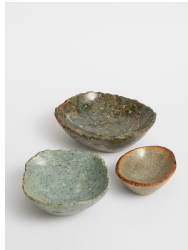

SOHO HOME

Jasper Stone Bowl, Green, Medium

\$255 Regular

\$217 Membership

Product details

Made using Jasper stone sourced from West Java in Indonesia, this decorative bowl is entirely unique with natural flecks of green tones to reference the earthy decor at Soho Roc House. Raw edges and hand carvings provide an organic touch, making it a statement accessory for any bookshelf, mantelpiece or side table.