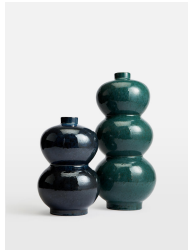

SOHO HOME

Frome Vase Green, Large

£45 Regular

£36 Membership

Product details

The large Frome vase is crafted from durable ceramic and finished with a unique reactive glaze. Characterised by a glossy undulating base, the vase references the decorative accents displayed throughout Babington House. Large ceramic vase Green reactive glaze makes each vase unique Hand finished in Portugal Inspired by Babington House

Dimensions

H39 x W16 x D16cm / H15.4 x W6.3 x D6.3"

Weight

2kg / 4.4lbs

Details

Materials: Ceramic

Watertight: No