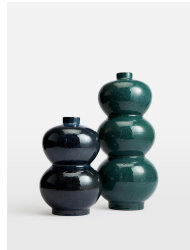

SOHO HOME

Frome Vase Blue, Small

£75 Regular

£64 SOHO HOME+

Product details

The small Frome vase is crafted from durable ceramic and finished with a unique reactive glaze. Characterised by a glossy undulating base, the vase references the decorative accents displayed throughout Babington House.

Small ceramic vase Blue reactive glaze makes each vase unique Hand finished in Portugal Inspired by Babington House

Dimensions

H25.5 x W15.5 x D15.5cm / H10 x W6.1 x D6.1"

Weight

2kg / 4.4lbs

Details

Materials: Ceramic