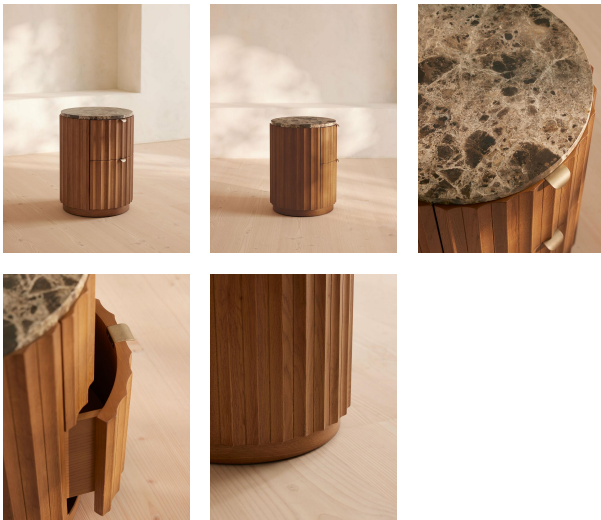

Weight

21kg / 46.3lbs