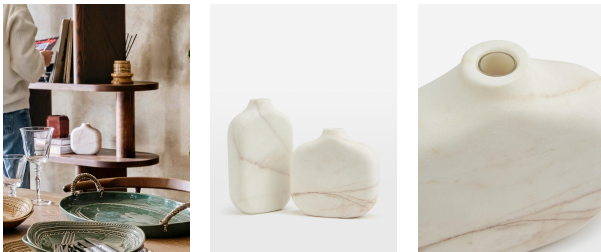

SOHO HOME

Tilia Vase, Small

£71 Regular

£57 SOHO HOME+

Sizes

Small, Large

Product details

Display stems and tall fronds in our Red Thread marble bottle vase, designed with a glass liner to hold water. Constructed from a weighty white marble, each vase is entirely unique due to the distinctive veining in the natural stone. Perch it on a bookshelf or side table to echo the marble textures at 180 House.

Small marble bottle-shaped vase Glass liner to hold water Each vase is unique due to the veining in the stone Inspired by 180 House

Dimensions

H15 x W15.5 x D3.5cm / H5.9 x W6.1 x D1.4"

Weight

2.52kg / 5.6lbs