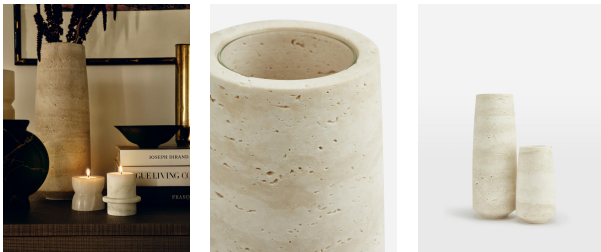

Nola Vase, Tall

£150 Regular

£128 SOHO HOME+

Product details

The tall Nola vase is crafted from travertine, a porous natural stone with distinctive character and imperfections that make each vase unique. It's designed with a removeable glass liner to hold water and display flowers. Work it into a mantelpiece arrangement to bring the coastal surroundings of Soho Roc House into your home.

- Tall travertine vase
- Porous natural stone
- Each piece is unique
- Removeable glass liner
- Holds water
- Inspired by Soho Roc House

Dimensions

Height :35.5 cm

Width :7.8 cm

Depth :10.6 cm

Weight :6.5 kg