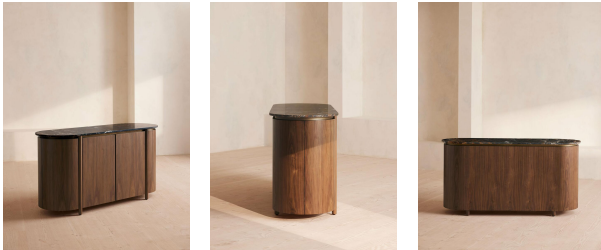

Ada Sideboard, Michelangelo Marble

£2,995 Regular

£2,546 Membership

Product details

Our Ada sideboard contrasts dark walnut wood with a honed Michelangelo marble top. Sourced from Pakistan, this dramatic black and rust marble varies in characteristics, making no two designs the same. Antique brass finishes further elevate this piece, mirroring the interiors of Soho House Rome, while four soft-close doors and hidden recessed handles mean you can stow away your essentials in modern and functional style.

Walnut wood sideboard Honed Michelangelo marble top Antique brass details Four soft-close doors Hidden recessed handles Inspired by Soho House Rome

Dimensions

H82 x W160 x D55cm / H32.3 x W63 x D21.7"

Weight