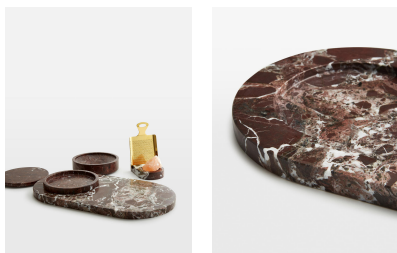

Shipley Ultimate Cheese Board Set

£250 Regular

£213 SOHO HOME+

Product details

Inspired by 180 House, this multifunctional cheeseboard is crafted from Rosso Levanto marble, recognised for its deep cherry-red tones and white veining. It has a large oval base and three stackable serveware pieces in both shallow and deep styles to display chutney, crackers, and grapes. It makes a great housewarming or hosting gift.

- Shipley cheeseboard set
- Rosso Levanto marble
- Large oval base
- Three stackable serveware pieces
- Deep dish, shallow dish, and small round board
- Variations in the stone make each piece unique
- Pair with the Pavel wine cooler and ice bucket
- Inspired by 180 House

Dimensions

Height :9.6 cm

Width :38 cm

Depth :19.8 cm

Weight :5.1 kg

Details

Product Dimensions: H9.60 x W38 x D20cm / H4 x W15 x D8"

Weight: 5.1kg