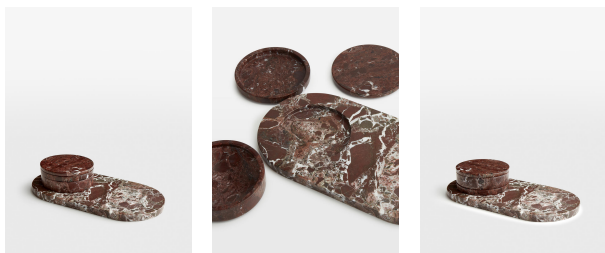

Shipley Ultimate Cheese Board Set

£250 Regular

£213 SOHO HOME+

Product details

Inspired by 180 House, this multifunctional cheeseboard is crafted from Rosso Levanto marble, recognised for its deep cherry-red tones and white veining. It has a large oval base and three stackable serveware pieces in both shallow and deep styles to display chutney, crackers, and grapes. It makes a great housewarming or hosting gift.

- Shipley cheeseboard set
- Rosso Levanto marble
- Large oval base
- Three stackable serveware pieces
- Deep dish, shallow dish, and small round board
- Variations in the stone make each piece unique
- Pair with the Pavel wine cooler and ice bucket
- Inspired by 180 House

Dimensions

Height :9.6 cm

Width :38 cm

Depth :19.8 cm

Weight :5.1 kg

Details

Product Dimensions: H9.60 x W38 x D20cm / H4 x W15 x D8"

Weight: 5.1kg