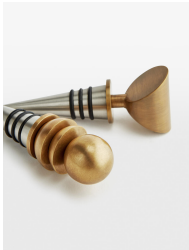

SOHO HOME

Kilm Brass Bottle Stoppers, Set Of 2

£65 Regular

£55 SOHO HOME+

Product details

Inspired by the rigid geometric shapes and design touches at 180 House, the Kilm brass bottle stoppers are great tools for sealing wines before refrigeration. Each one has a stainless-steel base, brushed brass finish and rubber bands to secure the grip. The different topper designs add an artistic touch to an everyday utensil.

- Kilm brass-finish bottle stoppers
- Stainless-steel base
- Rubber bands
- Different topper shapes
- Inspired by 180 House

Dimensions

Height :4 cm
Width :5 cm
Depth :4.5 cm
Weight :0.052 kg

Details

Product Dimensions: H4 x W5 x D5cm / H2 x W2 x D2"