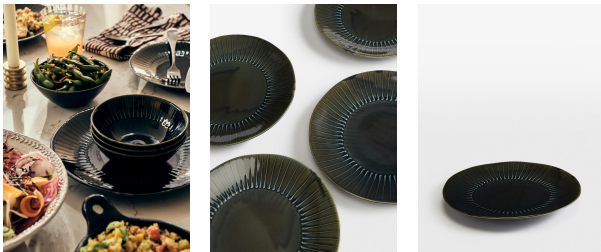

## Ono Dinner Plate, Set Of Four

£115 Regular

£92 SOHO HOME+

### Product details

The Ono collection is inspired by the Pen Yen restaurant at Soho Farmhouse. Crafted by artisans in Japan, this set of dinner plates features a drip design in an inky colourway. Each plate is glazed by hand and crafted from stoneware, making it a great option for both casual and formal dining.

- Stoneware dinner plates
- Set of four
- Made by Japanese artisans
- Drip design
- Durable stoneware
- Variations in colour and glazing may occur due to the handmade nature of the item
- Inspired by Pen Yen restaurant at Soho Farmhouse